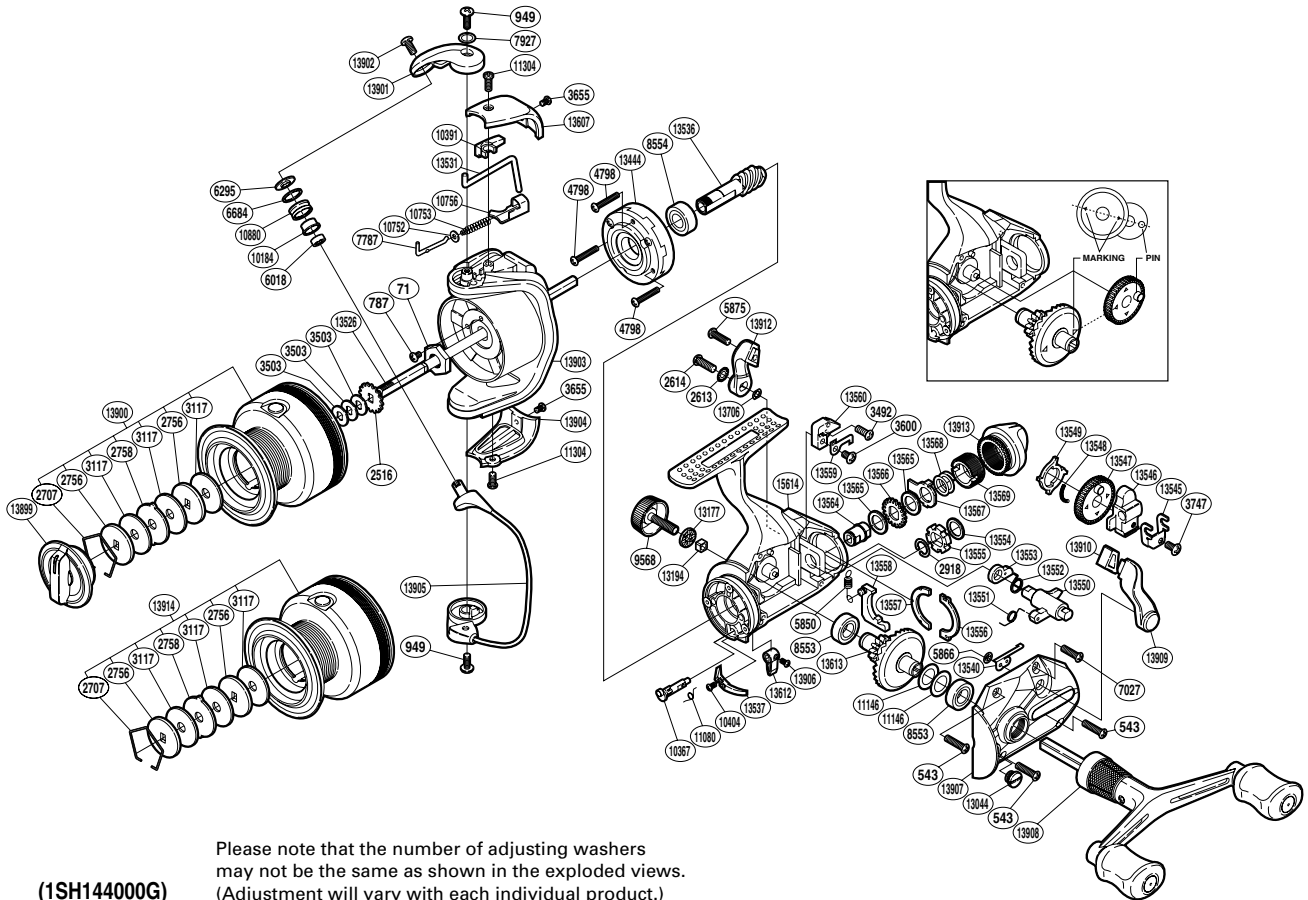

SHIMANO

BAITRUNNER XT

BTRXT-4000FA

Please note that the number of adjusting washers may not be the same as shown in the exploded views. (Adjustment will vary with each individual product.)

(1SH14400G)

Part No.	Description	Part No.	Description	Part No.	Description
RD 0071	Rotor Nut	RD10367	Anti-Reverse Cam	RD13557	Dial Retainer B
RD 0543	Screw	RD10391	Bail Trip Cover	RD13558	BaitRunner Pawl
RD 0787	Screw	RD10404	Screw	RD13559	Dial Click
RD 0949	Screw	RD10752	Spring Guide A Support	RD13560	Dial Click Holder
RD 2516	Spool Support	RD10753	Bail Spring	RD13564	Free Spool Tension Shaft
RD 2613	Lock Washer	RD10756	Bail Spring Seat	RD13565	Free Spool Tension Washer
RD 2614	Screw	RD10880	Line Roller	RD13566	Click Gear
RD 2707	Drag Washers Retainer	RD11080	Anti-Reverse Cam Spring	RD13567	Eared Washer
RD 2756	Key Washer	RD11146	Washer	RD13568	Free Spool Tension Spring
RD 2758	Eared Washer	RD11304	Screw	RD13569	Free Spool Tension Screw
RD 2918	C Lock	RD13044	Oil Cap	RD13607	Bail Spring Cover
RD 3117	Drag Washer	RD13177	Handle Screw Cap Spacer	RD13612	Anti-Reverse Lever
RD 3492	Screw	RD13194	Handle Screw Lock	RD13613	Drive Gear
RD 3503	Spool Washer	RD13444	Roller Clutch Assembly	RD13706	Washer
RD 3600	Screw	RD13526	Main Shaft	RD13899	Drag Knob
RD 3655	Screw	RD13531	Bail Trip Lever	RD13900	Spool Assembly
RD 3747	Screw	RD13536	Pinion Gear	RD13901	Bail Arm
RD 4798	Screw	RD13537	Bail Trip Strike	RD13902	Screw
RD 5850	BaitRunner Pawl Spring	RD13540	BaitRunner Click	RD13903	Rotor
RD 5866	Push Nut	RD13545	Oscillating Slider Retainer	RD13904	Bail Hold Support Guard
RD 5875	Screw	RD13546	Oscillating Slider	RD13905	Bail Assembly
RD 6018	Ball Bearing	RD13547	Oscillating Gear	RD13906	Screw
RD 6295	Line Roller Washer	RD13548	Oscillating Gear Ratchet Spring	RD13907	Side Cover
RD 6684	Line Roller Spacer	RD13549	Oscillating Gear Ratchet	RD13908	Double Paddle Handle Assembly
RD 7027	Screw	RD13550	Clutch Arm	RD13909	BaitRunner Lever Arm L
RD 7787	Bail Spring Guide A	RD13551	Clutch Cam Spring	RD13910	BaitRunner Lever Bridge
RD 7927	Washer	RD13552	Clutch Spring	RD13912	BaitRunner Lever Arm R
RD 8553	Ball Bearing	RD13553	Clutch Cam	RD13913	BaitRunner Tension Dial
RD 8554	Ball Bearing	RD13554	Spacer	RD15614	Body
RD 9568	Handle Screw Cap	RD13555	BaitRunner Ratchet		
RD10184	Line Roller Bushing	RD13556	Dial Retainer	RD13914	Spare Spool Assembly